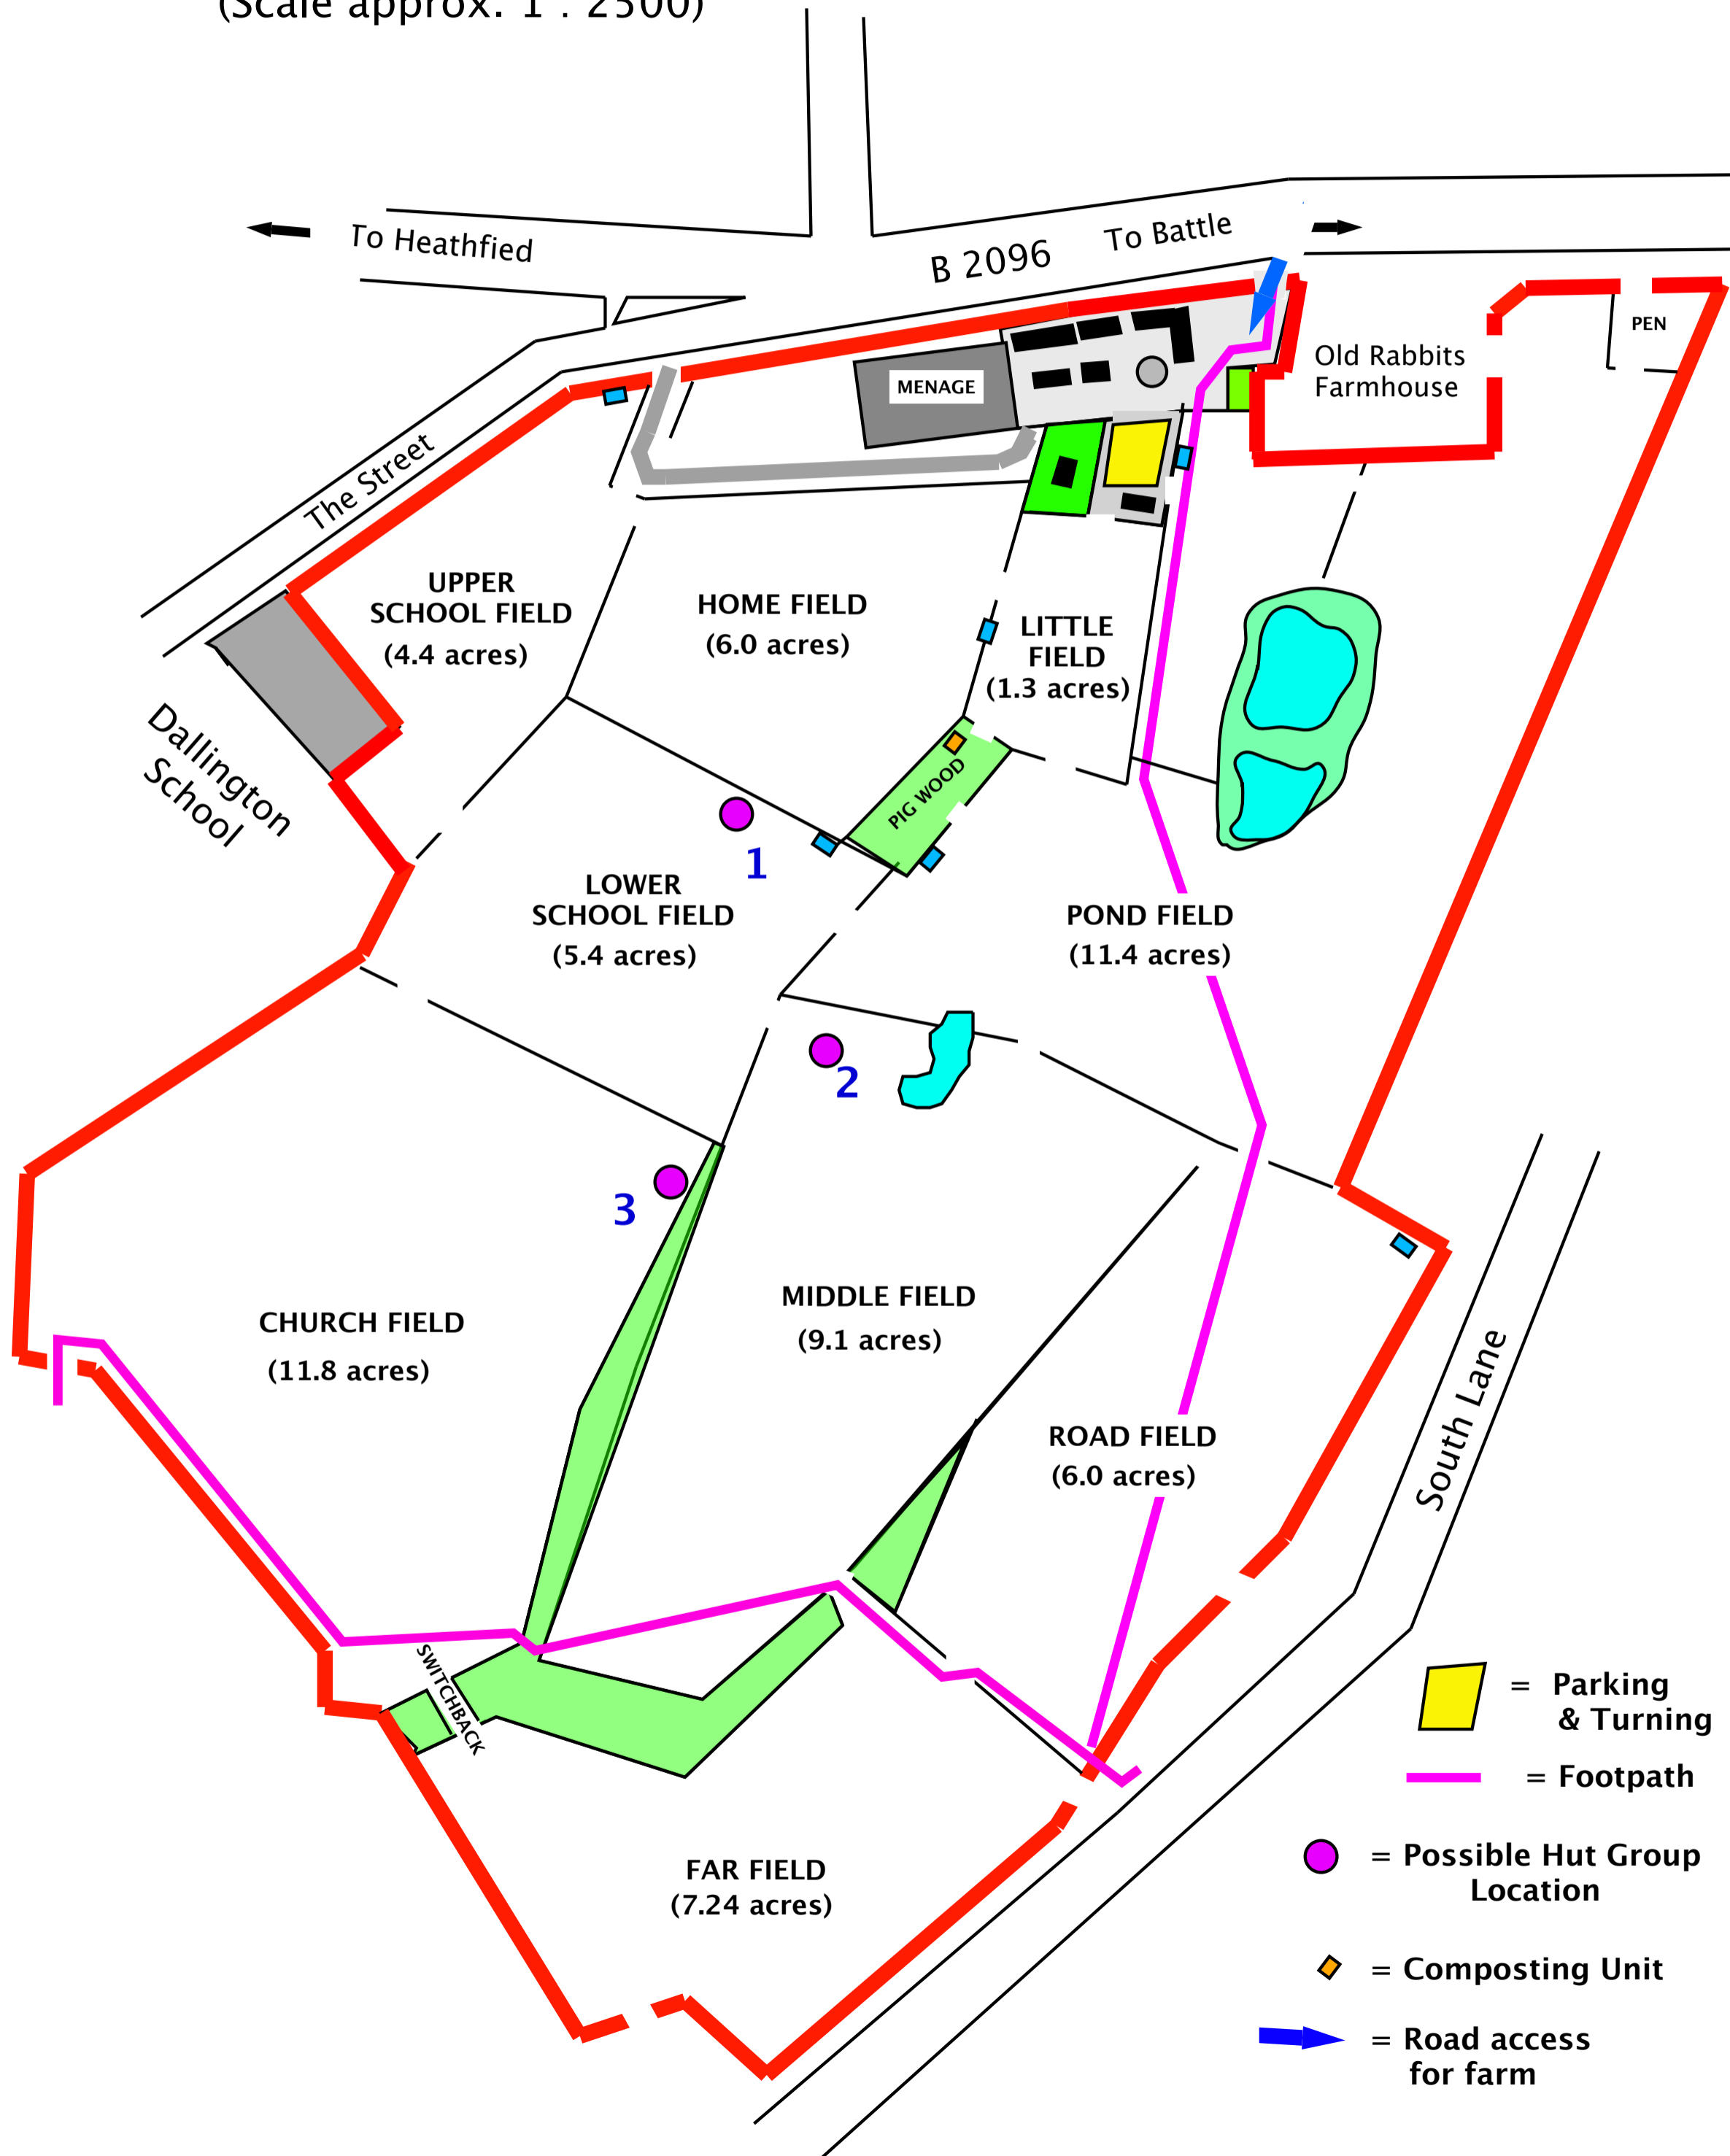

# Rabbits Farm Ltd Hut Group Locations Layout Plan ( + footpaths ) (Scale approx. 1 : 2500)

14/07/2017

-  = Parking & Turning
-  = Footpath
-  = Possible Hut Group Location
-  = Composting Unit
-  = Road access for farm